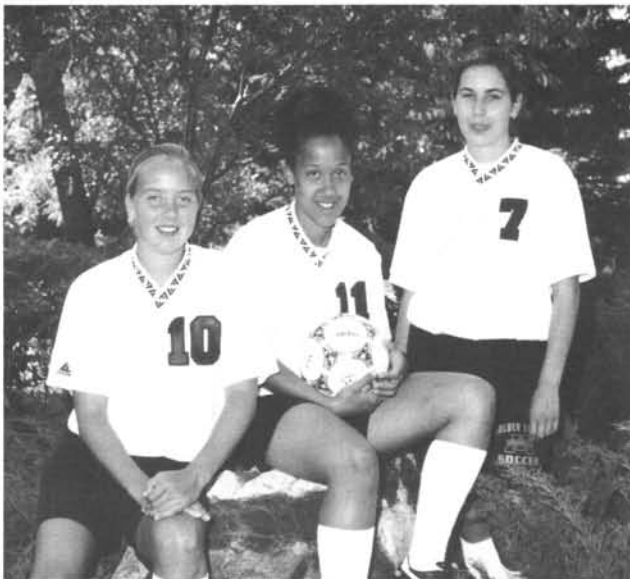

ATHLETICS *Baseball* SOCCER Softball

1997 Soccer Team

Front Row, L to R: Karen Moldenhauer, Jenny Reimer, Petronella Chilala, and Lana Leach. Back Row: Gwendolyn Mars, Tara Pfeifer, Angela Warren, Gina Richter, Stacy Schultz, Virginia Fisher, Michelle Jackson, Assistant Coach Dave Beidler, and Head Coach Marcelo Campoverde.

Soccer Captains

Jenny Reimer, Michelle Jackson, and Virginia Fisher.

Soccer Season Results

U of Mary	Loss	0-12
Bemidji State U	Loss	2-3
St. Cloud State U	Loss	0-16
Southwest State U	Loss	1-7
Jamestown College	Loss	1-5
Northern State U	Loss	2-5
Moorhead State U	Loss	0-16
U of Wisconsin, Superior	Loss	1-9
U of Minnesota, Duluth	Loss	0-13