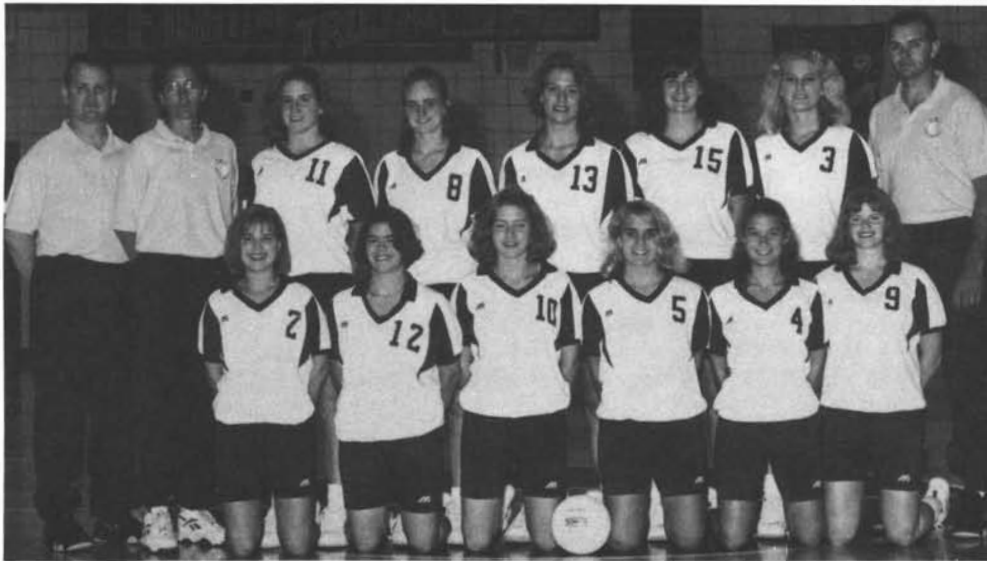

## Volleyball

Front row: Melissa Lund, Heidi Engel, Sheila Roux, Sara Haglund, Katie Habstritt, Sara Hood.  
Back row: Head Coach - Kelly Holland, Asst. Coach - Brenda Krogstad, Landi Lewis, Sarah Blackmun, Meredith Wagner, Kendra Corneliusen, Amy Loomer, Asst. Coach - Larry Woodbridge.