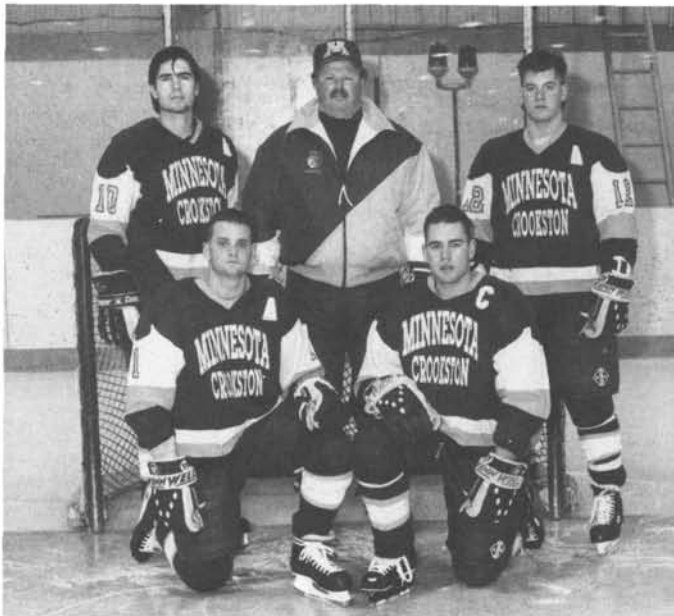

Captains

Kneeling: Ken Essay, Jeff Malawski
Standing: Chris Turner, Scott Oliver, Scott Gruber