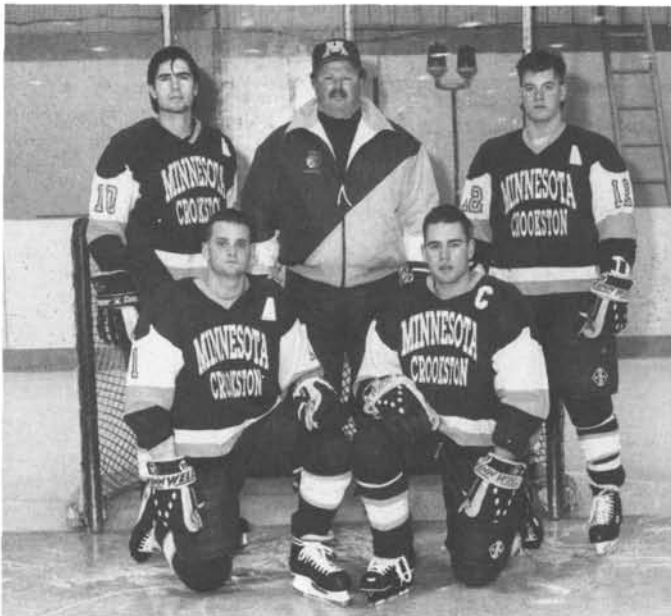

Captains

Kneeling: Ken Essay, Jeff Malawski
Standing: Chris Turner, Scott Oliver, Scott Gruber