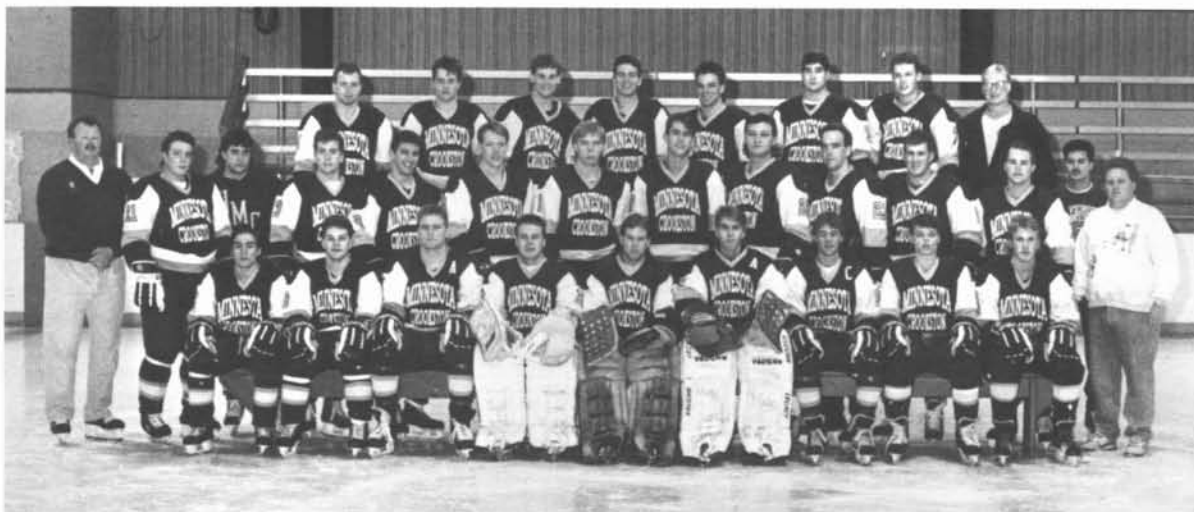

Sports

Hockey

Front Row, L to R: Bucky Flores, James Karnik, Glen Veldkamp, Reed Grunseth, Joel Manns, R.J. Larson, Dan Parker, John Blankenship, Chad Kleinvachter, Trainer Bill Tyrrell. Second Row: Coach Scott Oliver, Justin McMahon, Rob Powers, Bob Hurt, Marc Simard, Justin Spivey, Corey Campbell, Tom Fiddler, Matt Larocque, Scott Berge, Curt Wilson, Aaron Janisch, Asst. Coach Paul David Marturano. Back Row: Daryle Doubleday, Liam Wheddon, Corey Woods, Brendon Hollier, Darrin Paley, Dan Gonshorowski, Matt Christiansen, Manager Jeff Bergsgaard