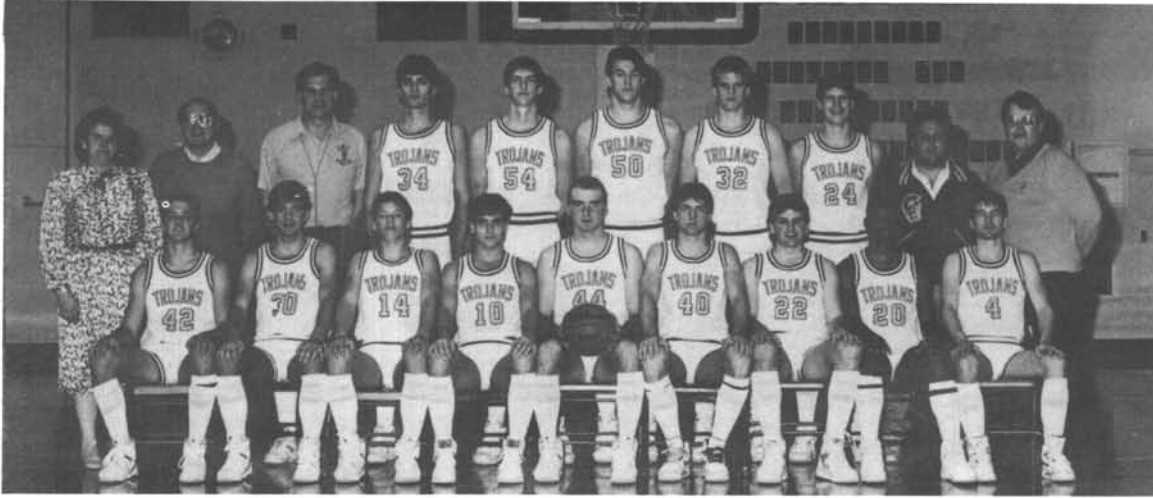

# MEN'S BASKETBALL

Front Row, L to R: Todd Hasz, Michael Curfman, Cory Ploeger, Mark Anderson, Jeff Larson, Chad Sattler, Brent Baldwin, Gregory Jones, Steve Burggraf. Back Row, L to R: Linda Nester; Secretary/Cheerleading Advisor, Marv Bachmeier; Athletic Director, Gary Senske; Head Coach, Philip Miller, Tim Fast, Brandon Bergeron, Steele Senske, Chris Kujava, Bill Tyrrell; Trainer, Butch Schleicher; Equipment Manager.