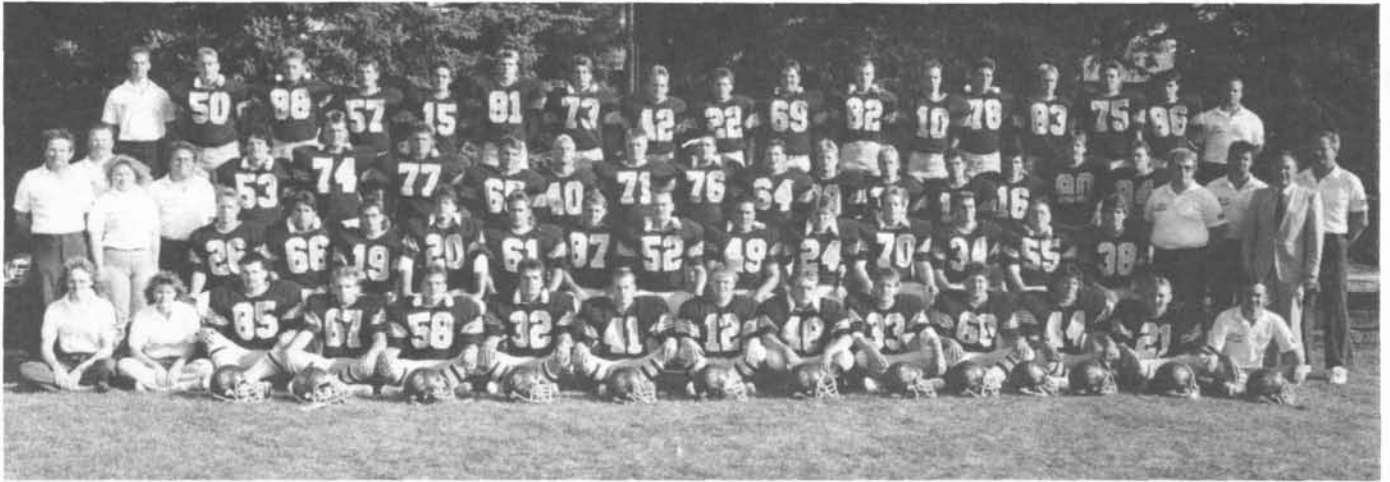

FOOTBALL

Front Row, L to R: Rebecca Davis; Manager, Sandy Carlson; Manager, Brent Gustafson, Ken Leiser, Darin Elliott, Don Gordon, Sean Hurley, Troy Wittenburg, Kent VanOverschelde, Tim Ness, Chris Hasbargen, Brad Morrissey, Brian Kasprick, Paul Krogstad; Camera. Second Row, L to R: Jim Sims; Head Coach, Cindy Green; Manager, Troy Hamre, Scott Vedbraaten, Shane Erickson, Bryan Johnson, Scott Videen, Curt Ellingson, Mitch Olson, Tony Reno, Chad Sattler, Tim Erholtz, David Thom, Mike Busch, Jr., Mike Derr, Butch Schleicher; Equipment Manager, Marv Bachmeier; Athletic Director. Third Row, L to R: Scott Oliver; Defensive Coordinator, Bill Tyrrell; Trainer, Terry Funk, Brian Burger, Kirk Rongen, Steve Collins, Aaron Anderson, Chad Larson, Brad Tolzman, Bret Sauve, James Baumert, Corey Andreasen, Luc Beaudoin, Mark Teiken, Dane Longbella, Dylan Berg, Todd Halverson; Defensive Line, Gary Senske; Receivers. Back Row, L to R: Craig Oleen; Defensive Backs, Chris Olsen, Garnet Asmundson, Jon Stromstad, Shannon Stassen, Kevin Wohletz, Robert Sip, Gary Hall, Tom Durand, Don Lovcik, Todd McGill, Wayne LePard, J. R. Sylskar, Marty Feil, Mike Nerguson, Martin Bratrud, Brian Entzion; Offensive Line.

FOOTBALL CHEERLEADERS

Back Row, L to R: Janet Anderson, Shawn Cassavant, Lisa Cordie, Jill Kantos, Doreen St. Germain.
Front Row: Gail Irish, "Fighting" Trojan Mascot.