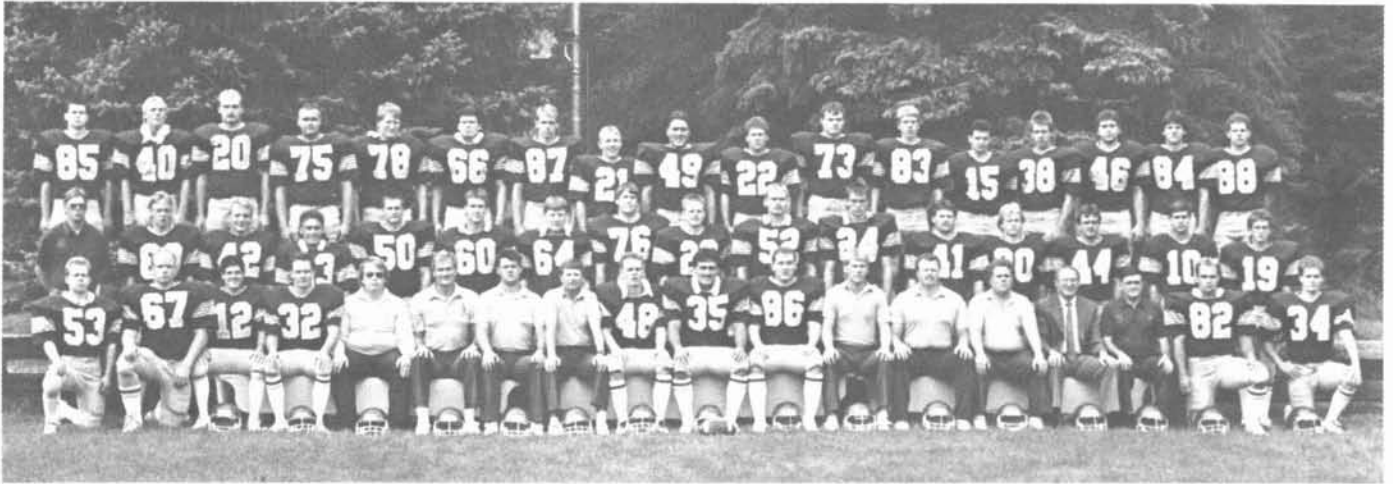

FOOTBALL

Back Row - L to R: Brent Gustafson, Aaron Anderson, Jeff Larson, Victor Korsmoe, Jon Dostal, John McIntosh, Curt Ellingson, Brian Kasprick, Tony Reno, Tom Durand, Paul Mickelsen, Marty Feil, Ricky Marquette, Tim Kresien, Jerome Sirjord, Terry Funk, Doug LaFond. Center Row - L to R: Gary Beckman, Troy Schwehr, Gary Hall, Tony Payne, Jon Leiser, Blaine Erickson, Dan Dostal, Brad Tolzman, Jim Baumert, Mitch Olson, Chad Sattler, Scott Black, Corey Andreasen, Ben Carpenter, Mark Anderson, Shane Erickson. Front Row - L to R: Randal Witt, Steve Leiser, Mark Braun, Travis Nicholas, Butch Schleicher, Gary Senske, Jon Drechsel, Jim Sims, Mike Jordahl, Matt Payne, David Ulferts, Todd Alverson, Scott Oliver, Bill Tyrrell, Marv Bachmeier, Ray Tate, Darin Edeen, Craig Oleen.