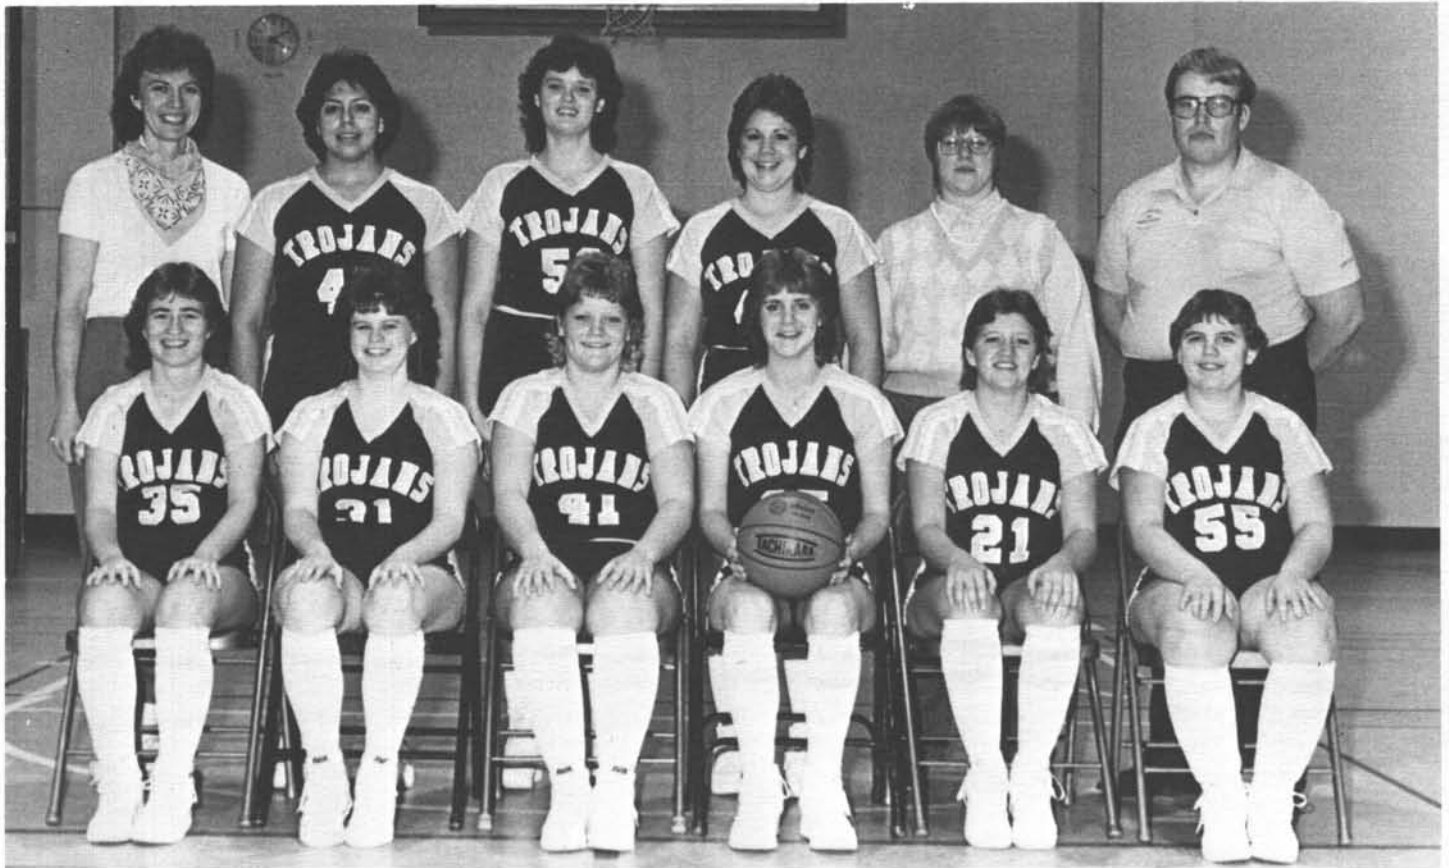

# WOMEN'S BASKETBALL

Front row: Paulete Hemberger, Lynda Johnson, Sherry Staff, Linda Dueker, Babette Halvorson, Karen Spielman. Back row: Head Coach Sonia Spaeth, Jolyn Holstein, Lisa Rongen, Darlene Ohma, Jamie Olson and Butch Schleiter, equipment manager.