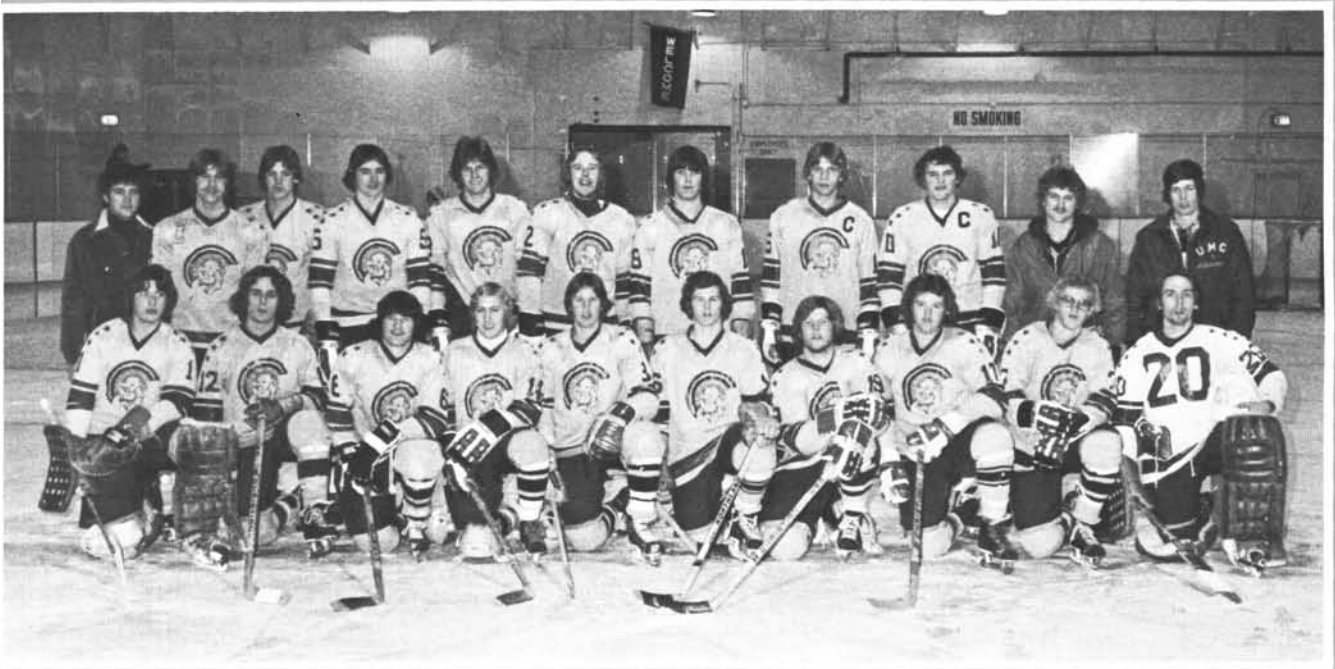

The Trojan fans really did a great season showing their spirit, and supporting the team to victory. Especially when it came to overtime — everyone would be on their toes, including parents and faculty as well as students cheering for UMC to come through on top. This years cheerleaders included Julie Olson, Marcia Grimme, and Deb Frasier.

Front row: Steve Varin, Tom Noah, Dave Crafstrom, Tim Riopelle, Rhody Johnson, Todd Wilcox, Kevin Malloy, George White, Tim Persson, and Jim Kelly. Back row: Asst. Coach Chuck Habstritt, Mark Ogaard, Marty Overlund, Mark Magnusson, Bruck Hanstad, Bob Sauerer, Steve Barrus, Jerry Arneson (Co-Capt.), Jeff Olson (Co-Capt.), Craig Davidson, and Coach Pat Sullivan.