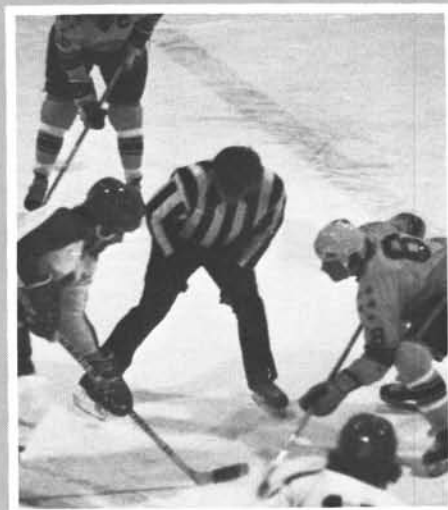

Trojans Skaters Once Again Prove To Be Hot On The Ice

UMC	OPPOSING TEAM	SCORE			
3	Gustavus Adolphus J.V.	6	4	Mesabi	8
2	Bemidji J.V.	12	5	Mesabi	2
3	Bemidji J.V.	11	8	Northland	0
6	Roseau Leafs	9	6	Mesabi	8
3	Hibbing	10	8	Mesabi	10
3	Hibbing	8	4	Northland	6
4	Rainy River	5	4	Hibbing	7
7	Rainy River	4	2	Hibbing	7
6	Northland	5	9	Rainy River	6
10	Northland	4	9	Rainy River	5

Coach Pat Sullivan pointed the UMC skaters in the right direction — all the way to state playoffs. Despite a player loss because of Jerry Arneson's ankle injury, the team did great. The members of the hockey team believed in teamwork, ambition, and winning which lead to their year of success. The cold winter chills didn't stop the team at any time, for victory was in their blood. A majority of the team will be returning again next season ready for another action-packed winter.