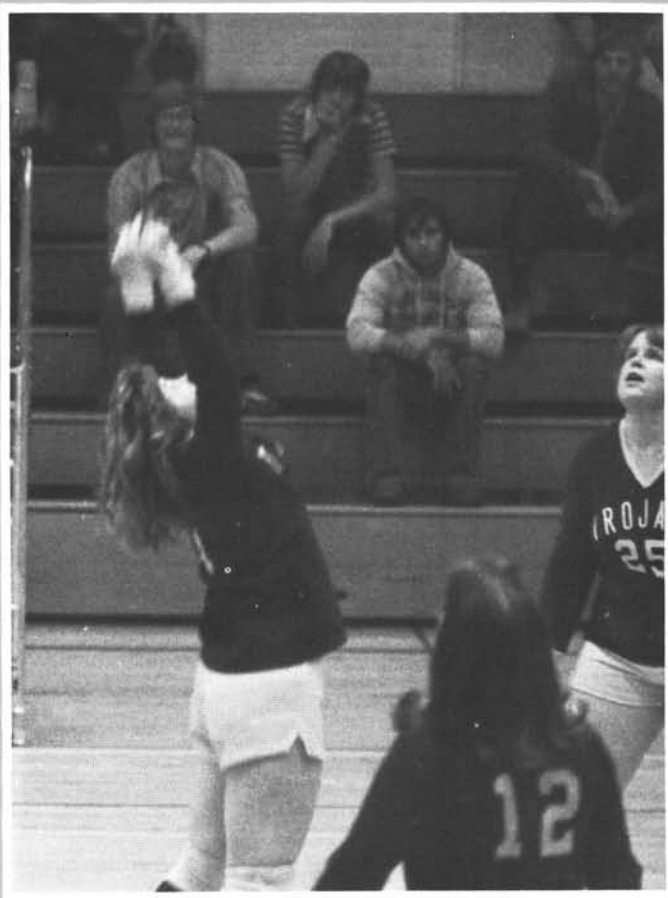

The Trojan Girls Volleyball team for 1977-78 are: front row - Cheryl Sandy, Maggie Kramer, Deb Satre, Joanne Moe, and Patty Gieske; middle row - Colleen Swecker, Therese Rodel, Deb Coninix, Melody Geiselart, and Marilyn Reff; back row - Tammy Graff and Sonja Spaeth, coach.

Coach Spaeth seems to be pleased with the play of her girls during this season clash. The record for the season was 4-10.