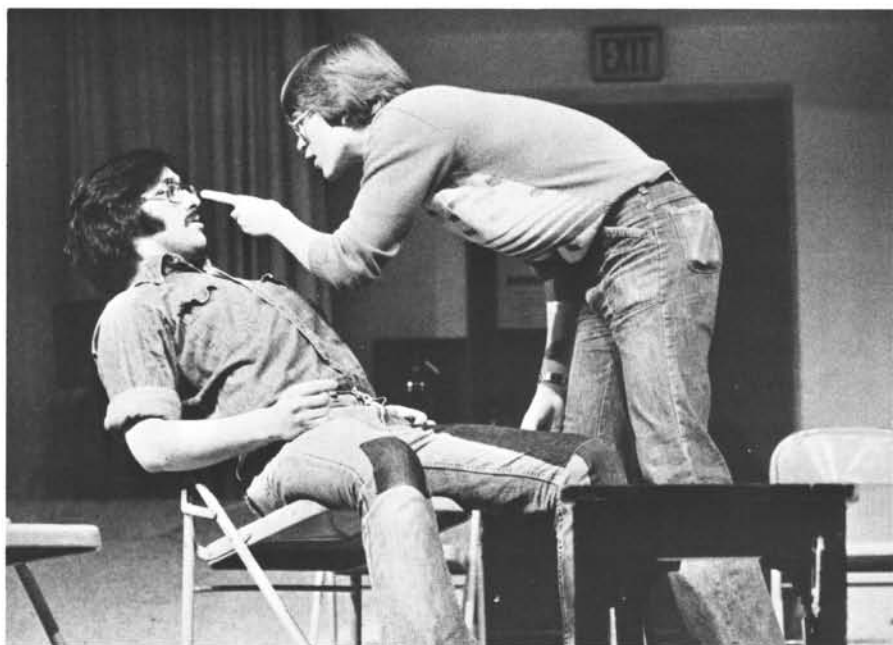

The "Odd Couple"

Trojan Players presentation of the ODD COUPLE provided light entertainment for Spring Quarter theater-goers. Diane Simon, Dan Oelke; and Kris Johnson (top) rehearse lines. Dan Nemanick and Dan Oelke mix it up in the center photo. The poker game (left) was a favorite act for cast and viewers alike. Other cast members included: Bob Munn, Bob Steffan, Kevin Niehoff, and Jim Hinkley.