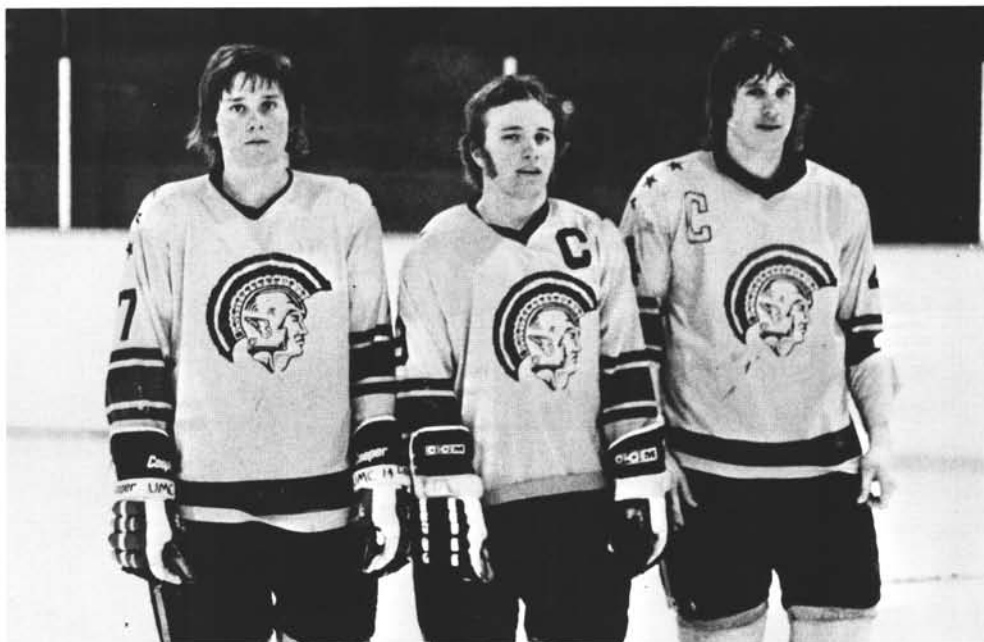

(Below) The three leaders of the Trojans were From Left Jack Lundbolm, Alt. Captain; Paul Bakken, Captain; and Doug Magnusson, Alt. Captain.

UMC	OPP.
2	Concordia 8
1	UND J.V. 15
2	*Rainy River 10
4	*Rainy River 11
8	*Hibbing 7 OT
3	*Hibbing 10
5	Crookston Pir. 5
1	*Mesabi 5
4	*Mesabi 7
5	*Northland 3
4	*Northland 5 OT
7	*Mesabi 9
10	*Mesabi 8
3	*Northland 4
9	*Anoka Ramsey 2
9	*Anoka Ramsey 5
5	*Northland 5 OT
6	*Hibbing 5
5	*Hibbing 8
3	*Rainy River 11
1	*Rainy River 8
3	UND J.V. 7
	Overall (6-15-1)
	Conference (6-12)
	*Denotes Conference