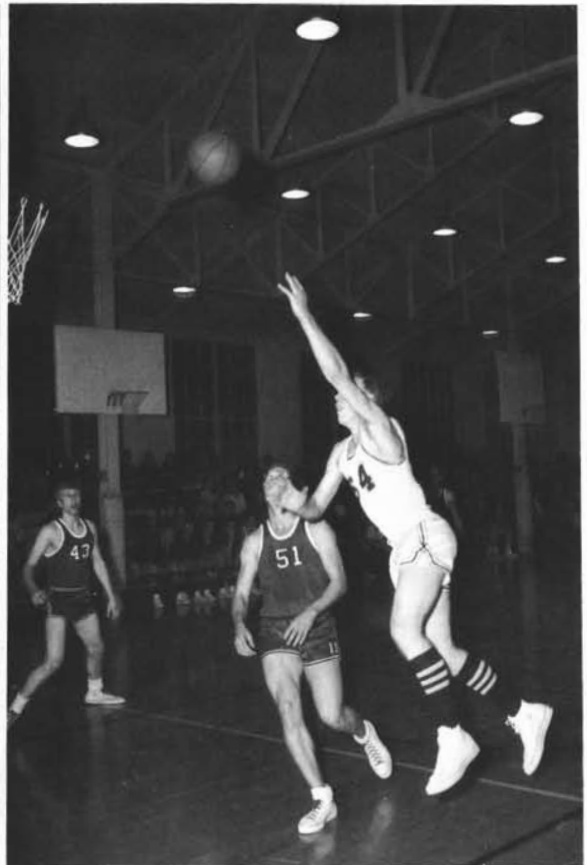

FRONT ROW: Calvin Krupa, Brian Bohnsack, Don Thole, Richard LeCocq, Robert Eickhoff, Steven Ashby, Ronald Grossinger. SECOND ROW: Harlan Radamacher, Leroy Reitmeier, Ted Woelfel, Darrell Greenhoff, Steven Koster, Ron Reitmeier, Howard Lind, Steven Danielson, and Coach Herschal Lysaker.

Steve Danielson slips past opponents as he collects two more points.

Captain Darrell Greenhoff scores with a hook shot.