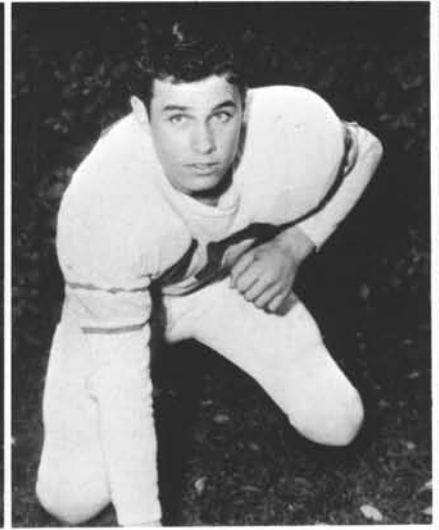

Bob Schol—Guard

John Sannes—Guard

Shelly Kortgard—End

Dan Durand—Tackle

Don Strickler—Center

George Proulx—Halfback

Duane Buzick—End

Dale Charais—Tackle

Roger Rivard—Guard