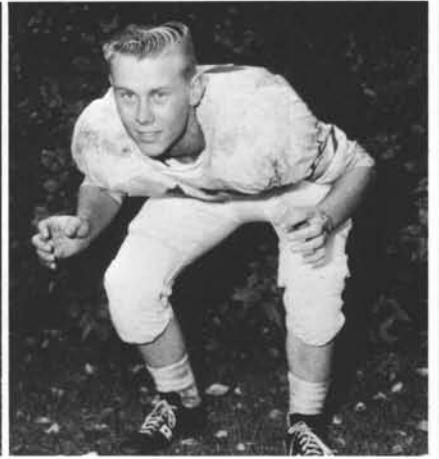

Bob Schol—Guard

John Sannes—Guard

Shelly Kortgard—End

Dan Durand—Tackle

Don Strickler—Center

George Proulx—Halfback

Duane Buzick—End

Dale Charais—Tackle

Roger Rivard—Guard