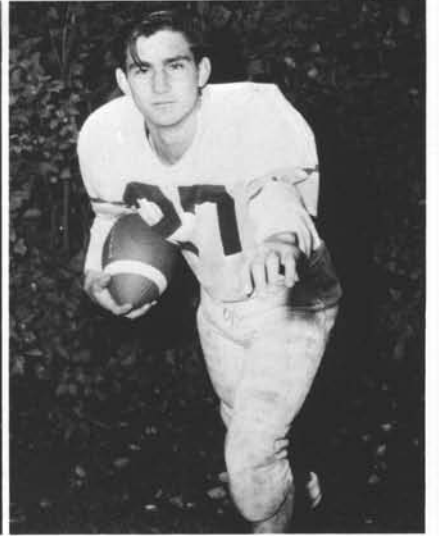

Bob Schol—Guard

John Sannes—Guard

Shelly Kortgard—End

Dan Durand—Tackle

Don Strickler—Center

George Proulx—Halfback

Duane Buzick—End

Dale Charais—Tackle

Roger Rivard—Guard