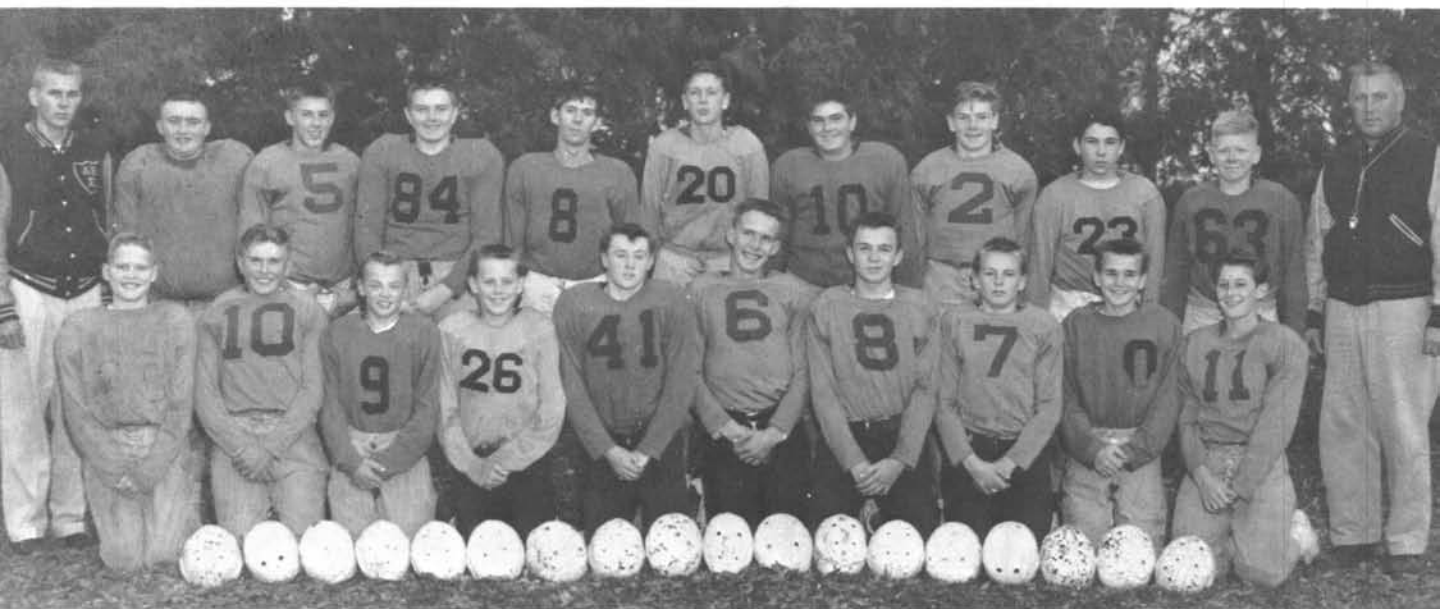

# "B" SQUAD

**FIRST ROW:** Ernest Swift, Gerald Helgeson, Edward Huot, Robert Schol, Ernest Dufault, Hugh Swift, Roger Mischel, Donald Strickler, John Swanson, Milton Schumacher. **SECOND ROW:** Coach Jensen,

Dale Charais, Richard Olson, Wayne Olson, Pete Brodeur, Mark Hoper, Duane Opdahl, James Bornsen, Clarence Thompson, John Sannes, Coach Phil Larson.