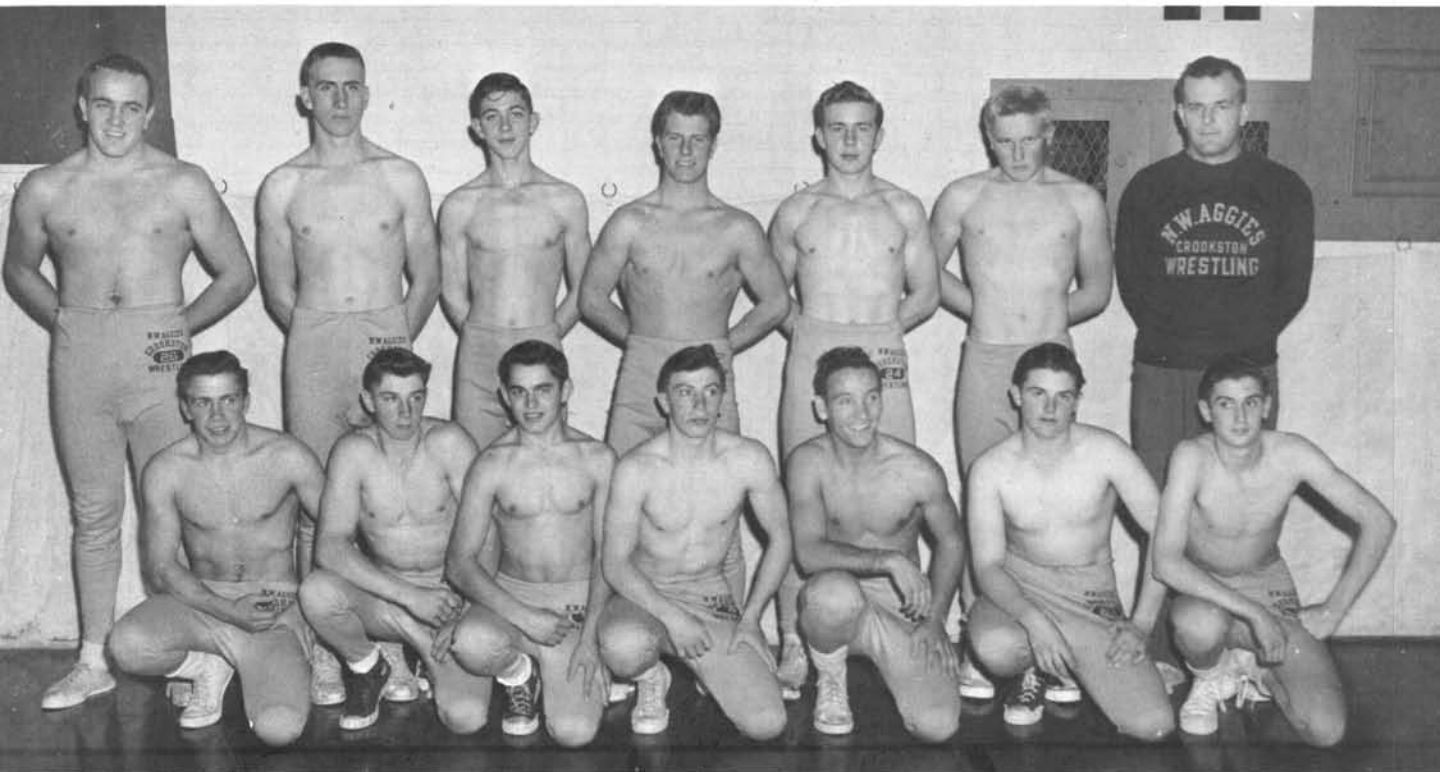

WRESTLING

Coach Kruta

CO-CAPTAINS: Lloyd Hoselton and Earl Sondrol.

"A" TEAM

FRONT ROW: Lloyd Hoselton, Peter Stoltman, Kenneth Straus, Leonard Hoselton, Raymond Zammert, Francis Ackerman, Joel Riendeau. STANDING: Arnold Brummond, Clarence Henke, Roger Diedrich, Earl Sondrol, Ronald Filipy, Jerry Letness, Coach Kruta.