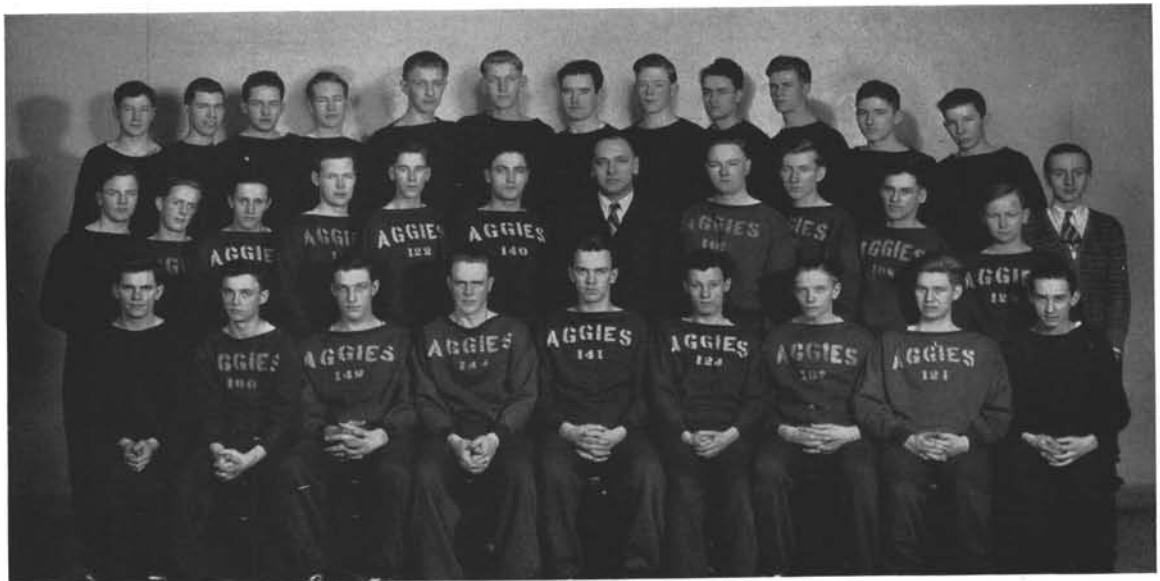

Back Row—G. Gandrud, D. Forfang, K. Rosvold, H. Anderson, R. Sorvig, T. Benson, H. Ward, O. Landsverk, E. McMillan, H. Paulson, O. Labine, O. Weckwerth.
Middle Row—S. Strand, D. LaPlante, A. Gunn, M. Brastad, L. Lindberg, L. Harris, Coach Christgau, T. Strand, R. Sunderland, C. Henderson, W. Aschbach, Hildebrand (Mgr.)
Front Row—J. Erlandson, J. Lenes, C. Isaacson, Capt. Dahl, W. Evans, C. Riel, I. Torfin, I. Larson, M. Gibbons.