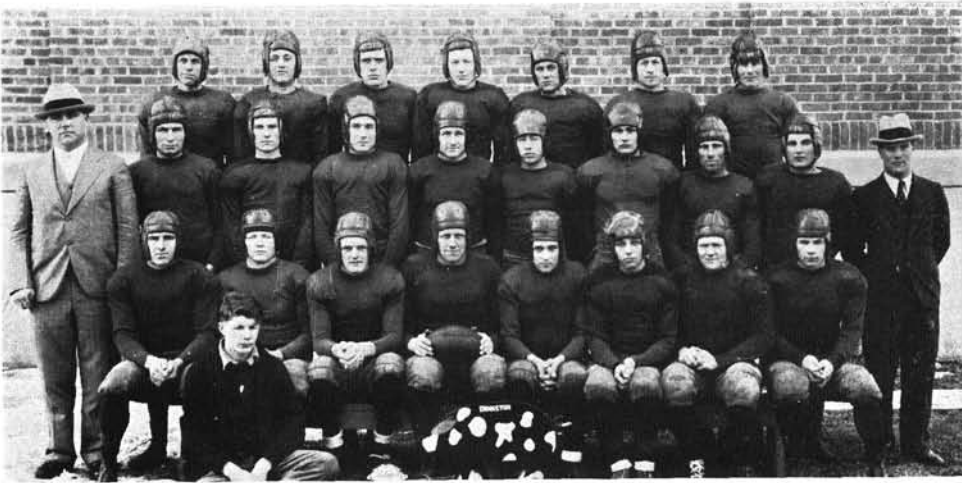

## Red River Aggie

Back Row—Risbrudt, R. Sheldon, Hanson, Gunderson, Nelson, Boe Kersting.  
Second Row—Coach Christgau, Weckwerth, Clementson, Stave, Kimmel, Dorseth, Refling, Johnston, Sitko, Assistant Coach Ocock.  
Front Row—Reese, E. Strand, Gronner, Widseth, Hagen, Stenborg, A. Strand, Greenley, Iverson.

It was apparent at the beginning of the football season that the "Aggie" squad had power, speed, and determination, but was lacking in the polish necessary to make their plays function properly. The major objective of the season was to win the Agricultural School Championship.

The football strategist premier, of the Agricultural School Conference, R. J. Christgau, broke all precedents in the selection of games as primers for the Agricultural School games. The usual procedure for the coach to follow is to select soft, easy teams for fillers between conference games, but Coach Christgau, knowing his men, selected instead, teams made up of high school and college stars, such as North Dakota University Freshmen, Concordia Freshmen, and Bemidji Teachers' College.

The 1932 Aggies impressed every one who saw them, with their power, versatility, and well balanced team work. The team of 1933 will miss the veterans of this year's squad, but with Captain-elect Llewellyn Reese, a few lettermen around which to build, and the present coaching staff, great things can be expected again next year.