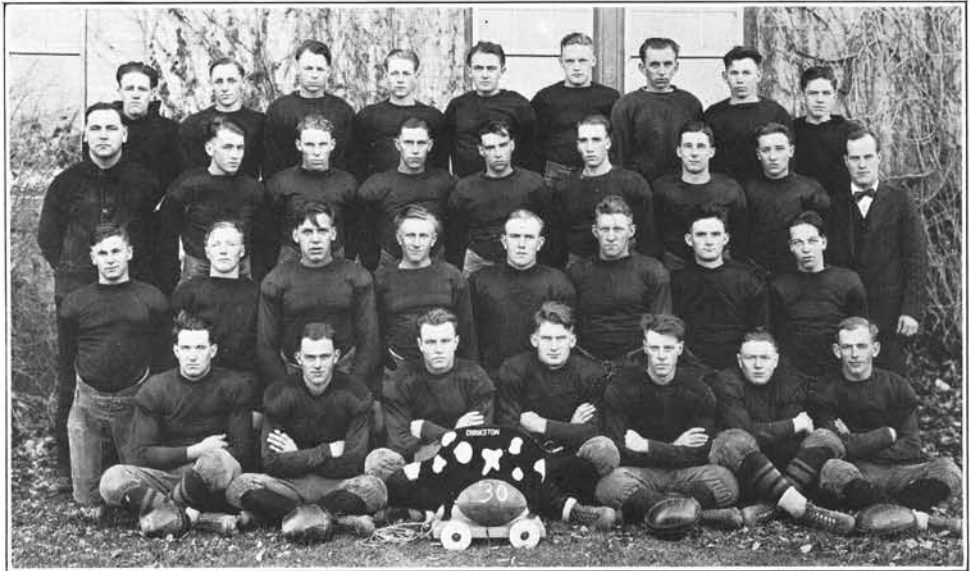

FIRST SQUAD

TOP ROW: Mr. Christgau, Fisher, Dallum, Widseth, Cain, Tangjerd, Pearson, Elton, Mr. Ocock,
 MIDDLE ROW: Bryngelson, Johnson, Hagen, Avery, Anderson, MacDonald, Sorenson, Haugen.
 FRONT ROW: Strand, Radway, Lindquist, L. Peterson, Flom, Moen, C. Peterson, Doc. Hendrickson.

ENTIRE SQUAD

TOP ROW: Coulter, Gilmet, Erickson, Nelson, Hoff, Gronner, Ardell, Haugen, Ferris.
 THIRD ROW: Mr. Christgau, Hagen, Elton, Avery, Johnson, MacDonald, Anderson, Bryngelson, Mr. Ocock.
 SECOND ROW: Sorenson, E. Strand, Dallum, Pearson, Moen, Widseth, Knutson, Stenborg.
 BOTTOM ROW: Radway, Lindquist, L. Peterson, Tangjerd, Flom, A. Strand, C. Peterson.