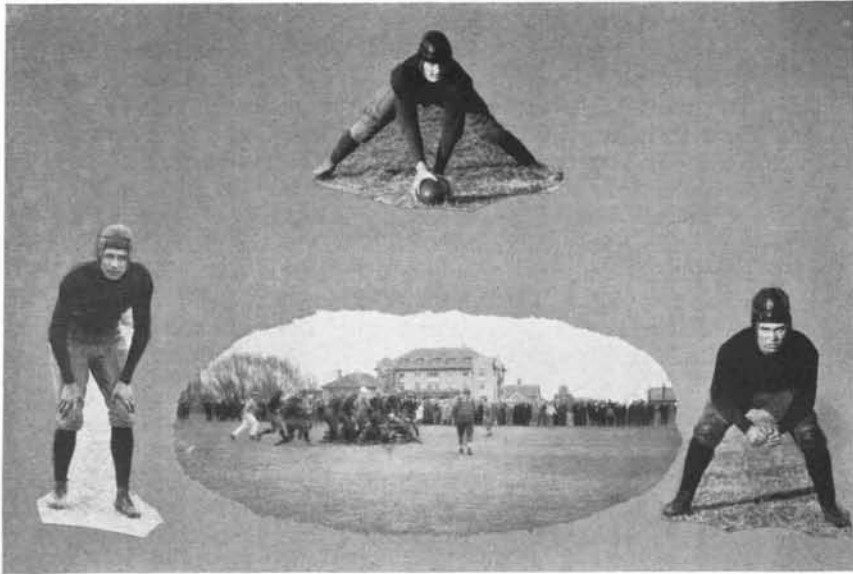

RED RIVER AGGIE

CAIN, *left end*

FLYNN, *center*  
RED LAKE FALLS vs. AGGIES

H. JOHNSON, *halfback*

ODLUND, *halfback*

COVLIN, *tackle*  
AGGIES vs. MODEL HIGH

GLEASON, *sub-quarterback*