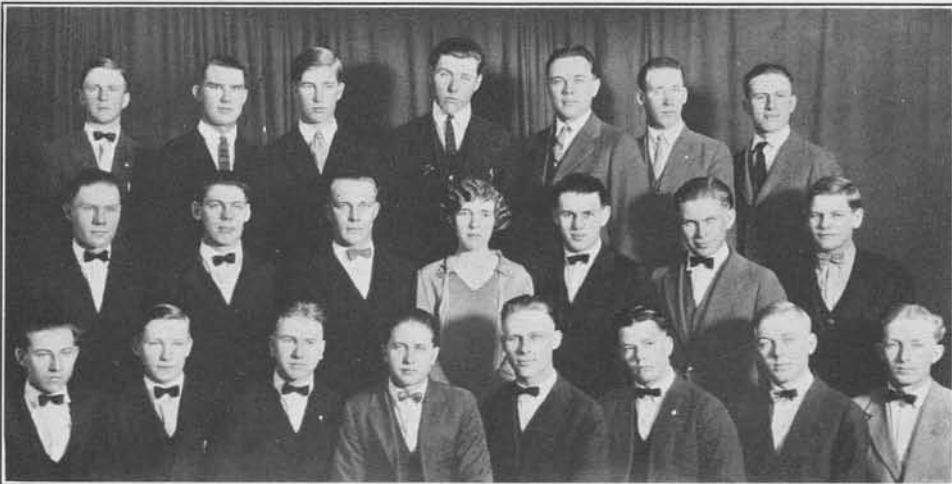

Girls' Glee Club

Top Row—LINDAHL, HOMME, SOLTIS, G. DALE, FLEKKE.
Second Row—DUNBAR, WALHAUG, H. DALE, MISS GURLEY, VIKER, KOZOJED, RADNIECKI.
Bottom Row—BUCK, STRICKLER, SLETTEN, PETERSON, OLSON.

Boys' Glee Club

Top Row—CARLSON, LUCHAU, HELBLAD, ANDERSON, HOLE, PEDERSON, KENKNIGHT.
Second Row—CARLSON, OSTLIE, MILLER, MISS GURLEY, THOMPSON, BREIVOLD, DANIELSON.
Bottom Row—ANDERSON, HARSTAD, ERICKSON, AAKRE, MAGNESON, SHELDREW, RAMSE, NORSETH.