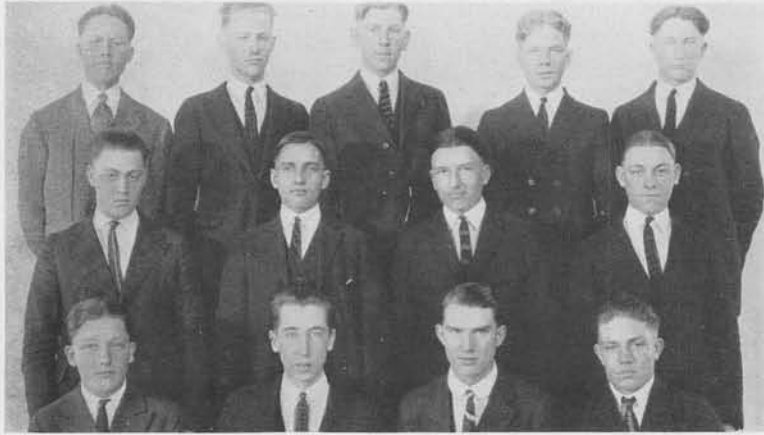

"The Red River Aquie 1923"

AGRARIAN DEBATING SOCIETY

Top Row—Nelson, Voxland, E. Anderson, Homme, Burk.
Second Row—Olson, Hoilamen, J. Anderson, Hoper.
Third Row—S. Anderson, Wardeberg, Luchau, Synnes.

SANFORD CLUB

Top Row—Oswald, Nyberg, Engelstad, Osterloh, Harstad, Edgar, Gunufson, Carlson, Bratvold.
Second Row—Amundson, Jones, Aakre, Miss Nolan, Nelson, Raymond, Engelbrakson, Erickson.
Third Row—Nelson, Weiby, Lervold, Christopherson, Nabben, Nelson, Bodahl, Onneland.