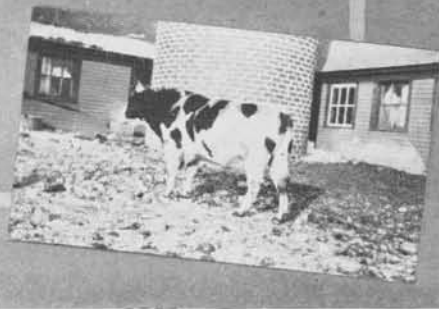

"Farm Animals That We Have Known!"

**CHIPPEWA PIEBE BURKE**

A pure bred Holstein cow. Her 1912 record of 13,398 pounds of milk and 426 pounds of butter-fat excites our admiration.

**PET'S PLUM**

A pure bred Hereford cow. As a heifer, she was Champion Senior Yearling at 1911 Minnesota State Fair.

**BELLE'S BEST**

A pure bred Duroc Jersey sow. Her 1912 offspring brought nearly two hundred dollars.

**SIR HEILO JOHANNA DUCHESS**

The station herd Holstein sire. He has a very fine ancestry of high producing animals.