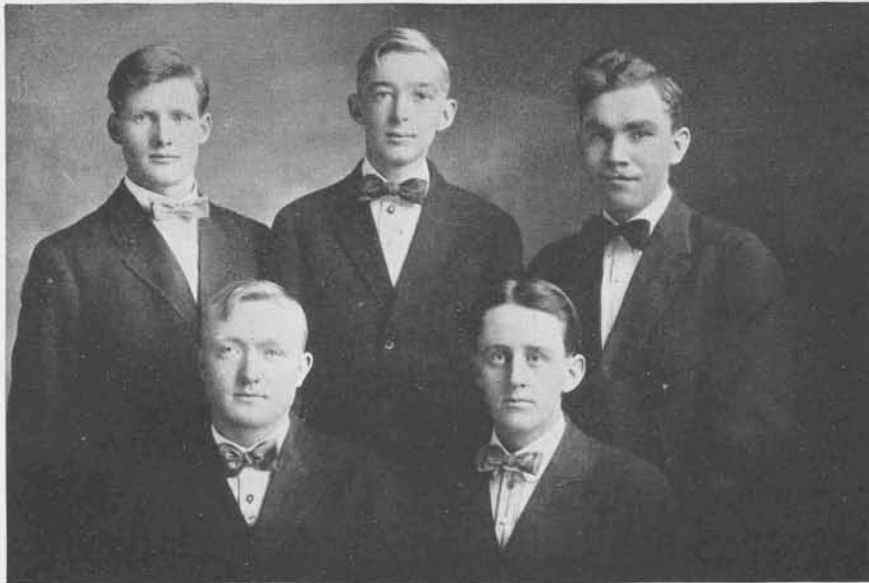

Senior Class Officers

Lieberg Westad Harrington Lee Nelson

IVER WESTAD, President RICHARD NELSON, Secretary
 OSCAR LEE, Vice-President O. HARRINGTON, Sergeant-at-arms.
 FRED LIEBERG, Yell Master

Class Colors
 Maroon and White.
Class Flower
 White Carnation.
Class Yell

CONRAD GEORGE SELVIG, Jr.
 Class Mascot, Class of 1913.
 "A talkative, lively little chap."